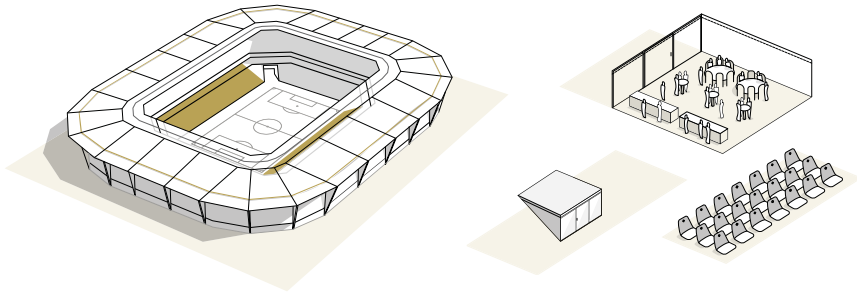

Areas highlighted are representative views and may be subject to further change on final completion of the stadium. All designs and data are indicative and may be subject to change and variation.